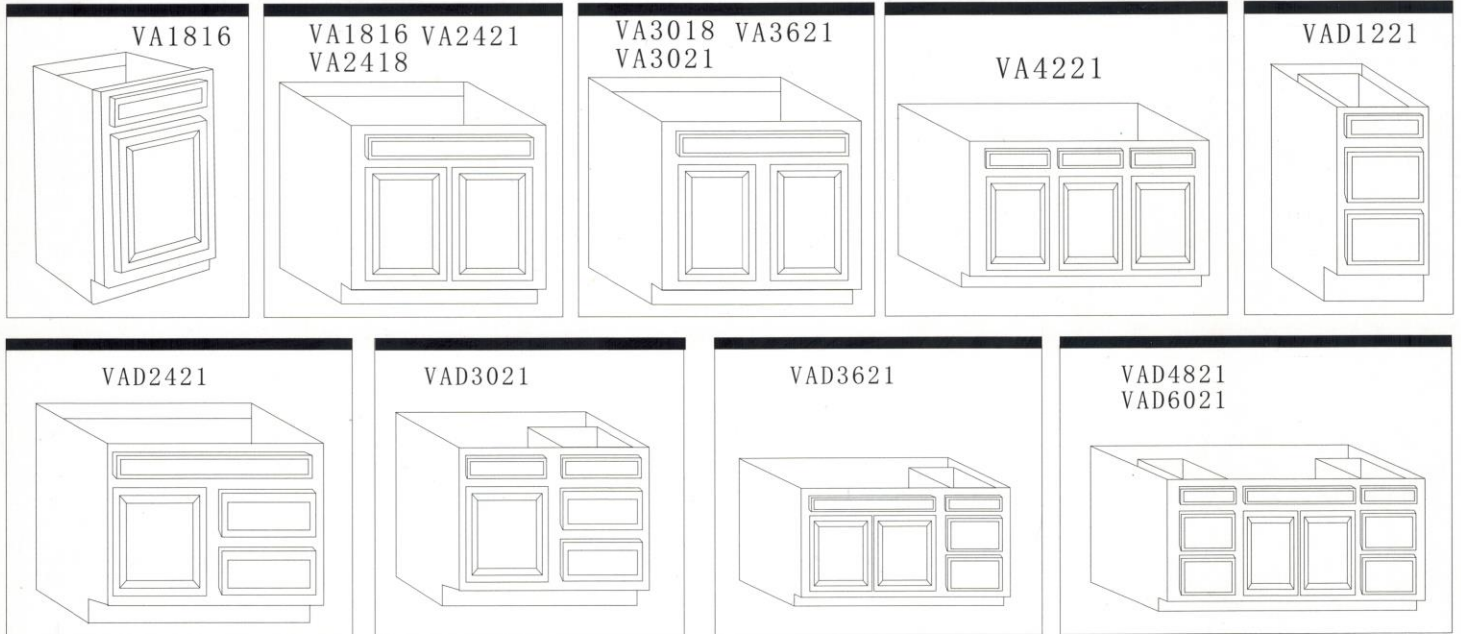

Features

- Constructed with solid wood-No particleboard anywhere
- 3/4" solid wood doors and frames
- 1/2" Plywood sides
- Wood toe kicks
- Epoxy coated drawer glides
- Adjustable self closing door hinges
- Factory pre-assembled cabinets are also available

Light Oak Vanity

White Solid Wood Vanity

* Drawers of VAD2421, VAD3021, VAD3621 are available at left or right side *

Cherry Color ,Cinnanoon Spice Glaze and Mocha Vanity

Medicine Cabinet