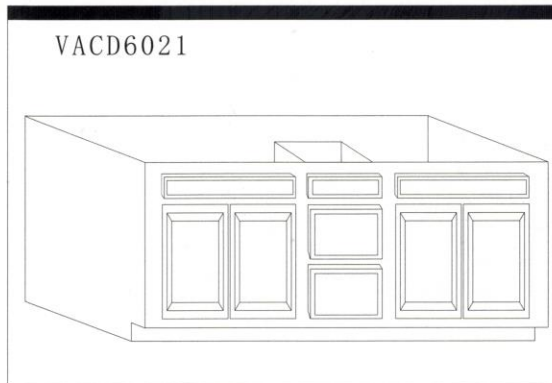

Light Oak Vanity

White Solid Wood Vanity

* Drawers of VAD2421, VAD3021, VAD3621 are available at left or right side *

Cherry Color ,Cinnanoon Spice Glaze and Mocha Vanity

Medicine Cabinet