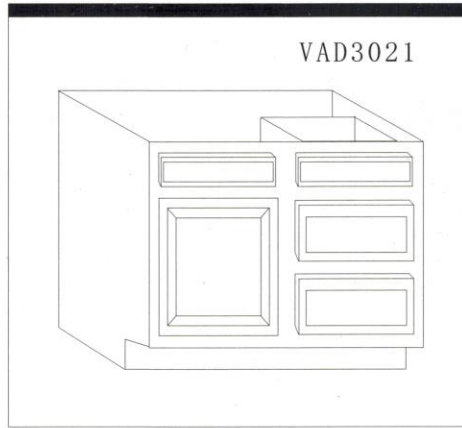

Light Oak Vanity

White Solid Wood Vanity

* Drawers of VAD2421, VAD3021, VAD3621 are available at left or right side *

Cherry Color ,Cinnanoon Spice Glaze and Mocha Vanity

Medicine Cabinet