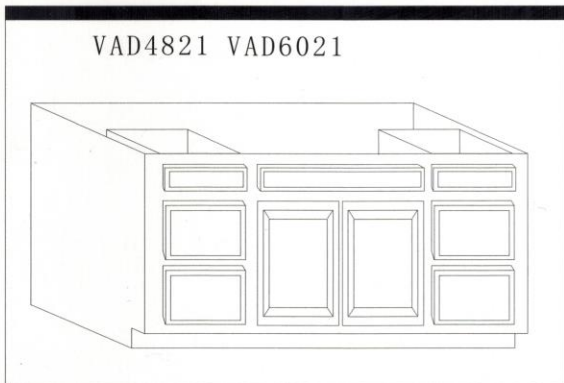

Light Oak Vanity

White Solid Wood Vanity

* Drawers of VAD2421, VAD3021, VAD3621 are available at left or right side *

Cherry Color ,Cinnanoon Spice Glaze and Mocha Vanity

Medicine Cabinet