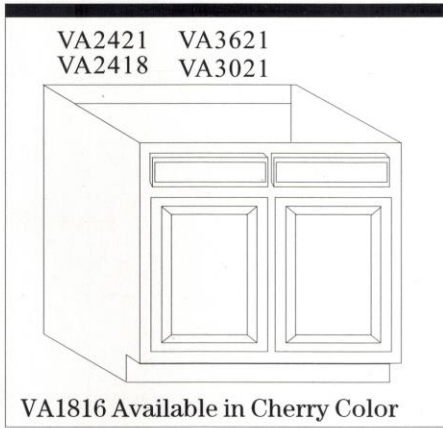

Light Oak Vanity

White Solid Wood Vanity

* Drawers of VAD2421, VAD3021, VAD3621 are available at left or right side *

Cherry Color ,Cinnanoon Spice Glaze and Mocha Vanity

Medicine Cabinet