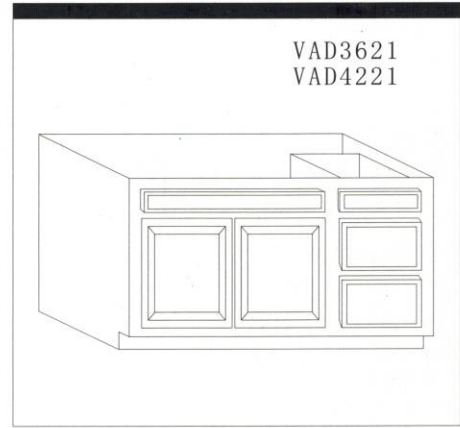

Light Oak Vanity

White Solid Wood Vanity

* Drawers of VAD2421, VAD3021, VAD3621 are available at left or right side *

Cherry Color ,Cinnanoon Spice Glaze and Mocha Vanity

Medicine Cabinet